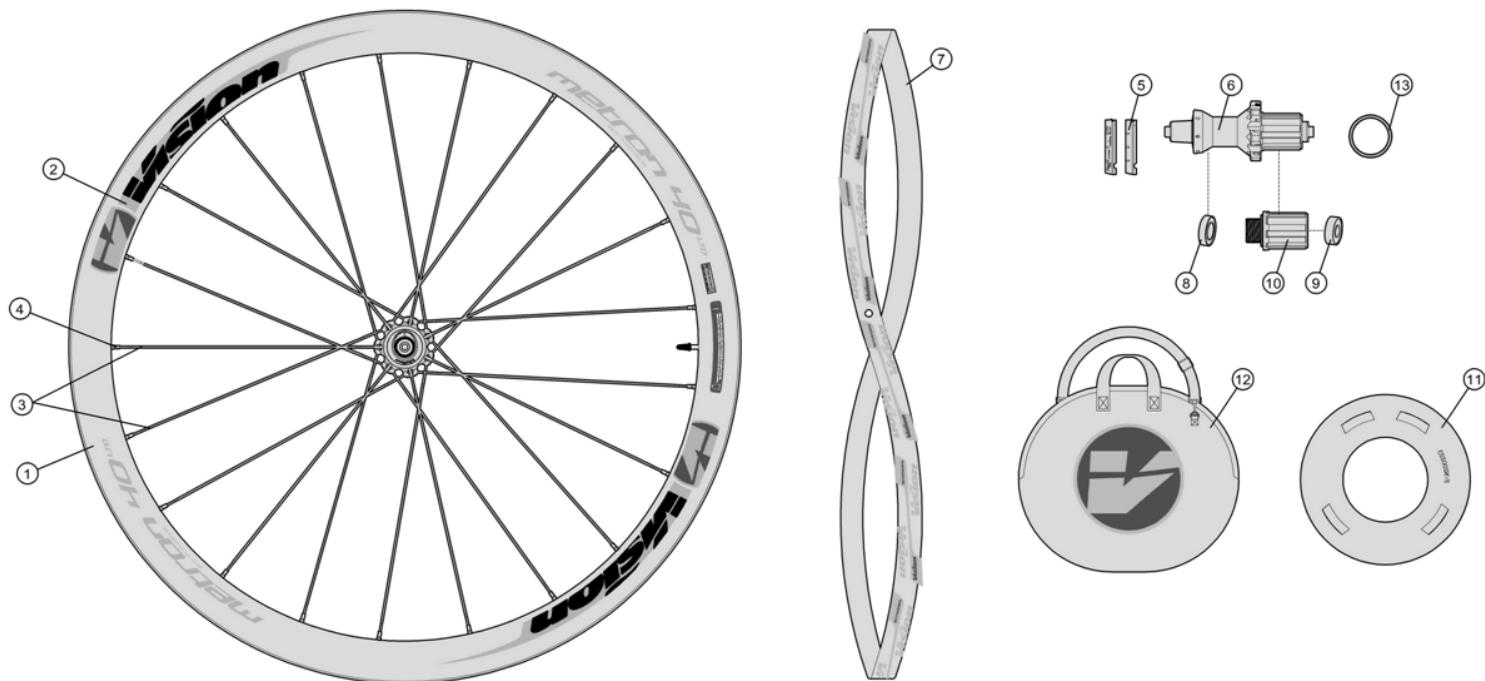

Full carbon 40mm section rim; Non-P.R.A. hubs for Direct pull spokes
710-0037083030 WH116{WH-VT-842CH} Front Wheel Clincher

Item No.	FSA Code No.	Description	Notes
1	725-5041CHXOE	RM094A Front Rim Clincher -18H (Rim Sticker Kit not included)	
2	75200288000000	ZJWH0372 Rim Sticker Kit -Clincher VISION+METRON 40 LTD Gray	
3	748-0004016520	SK039W Spoke Kit 272mm X5pcs (For Left and Right side)	Direct pull (Inox Flat)
4	75200172000110	ML354 15mm Hexa Brass Black Nipple Kit X5pcs	Alpina ABS nipple
5	40500003000110	E0499B Brake Pad Kit Black Prince- For Carbon Rims	Shimano brake block holders
6	75200289005010	U1086 Front Hub Assembly, black	
7	75200294000000	MR201 Steel Bearings	
8	752-1006OE	MS289 Vision Carbon Clincher Rim Tape	

★Optional Parts

Item No.	FSA Code No.	Description	Notes
9	752-9003OE	E0169 Vision Wheel Bag	

Item No.	FSA Code No.	Description	Notes
1	725-5042CHXOE	RM094B Rear Rim Clincher – 21H (Rim Sticker Kit not included)	
2	75200288000000	ZJWH0372 Rim Sticker Kit -Clincher VISION+METRON 40 LTD Gray	
3	748-0004016520	SK039W Spoke Kit 272mm x 5pcs (For rear non-drive side)	Direct pull (Inox Flat)
	748-0004005520	SK039P Spoke Kit 274mm x 5pcs (For rear drive side)	Direct pull (Inox Flat)
4	75200172000110	ML354 15mm Hexa Brass Black Nipple Kit	Alpina ABS hex head nipple
5	40500003000110	E0499B Brake Pad Kit Black Prince – For Carbon Rims	Shimano brake block holders
6	75200290006010	U2086 Rear Hub Assembly –Shimano compatible black	
7	752-1006OE	MS289 Vision Carbon Clincher Rim Tape	
8	75200295000000	MR202 Steel Bearings Non-drive side	
9	75200296000000	MR203 Steel Bearings Drive side	
10	75200293000000	EL269 Freehub assembly	
11	752-6201OE	W1089 Vision Wheelset Spoke Protector	

★Optional Parts

Item No.	FSA Code No.	Description	Notes
12	752-9003OE	E0169 Vision Wheel Bag	
13	752-2042OE	MW32 10 Speed Cassette Spacer	Shimano N10/11