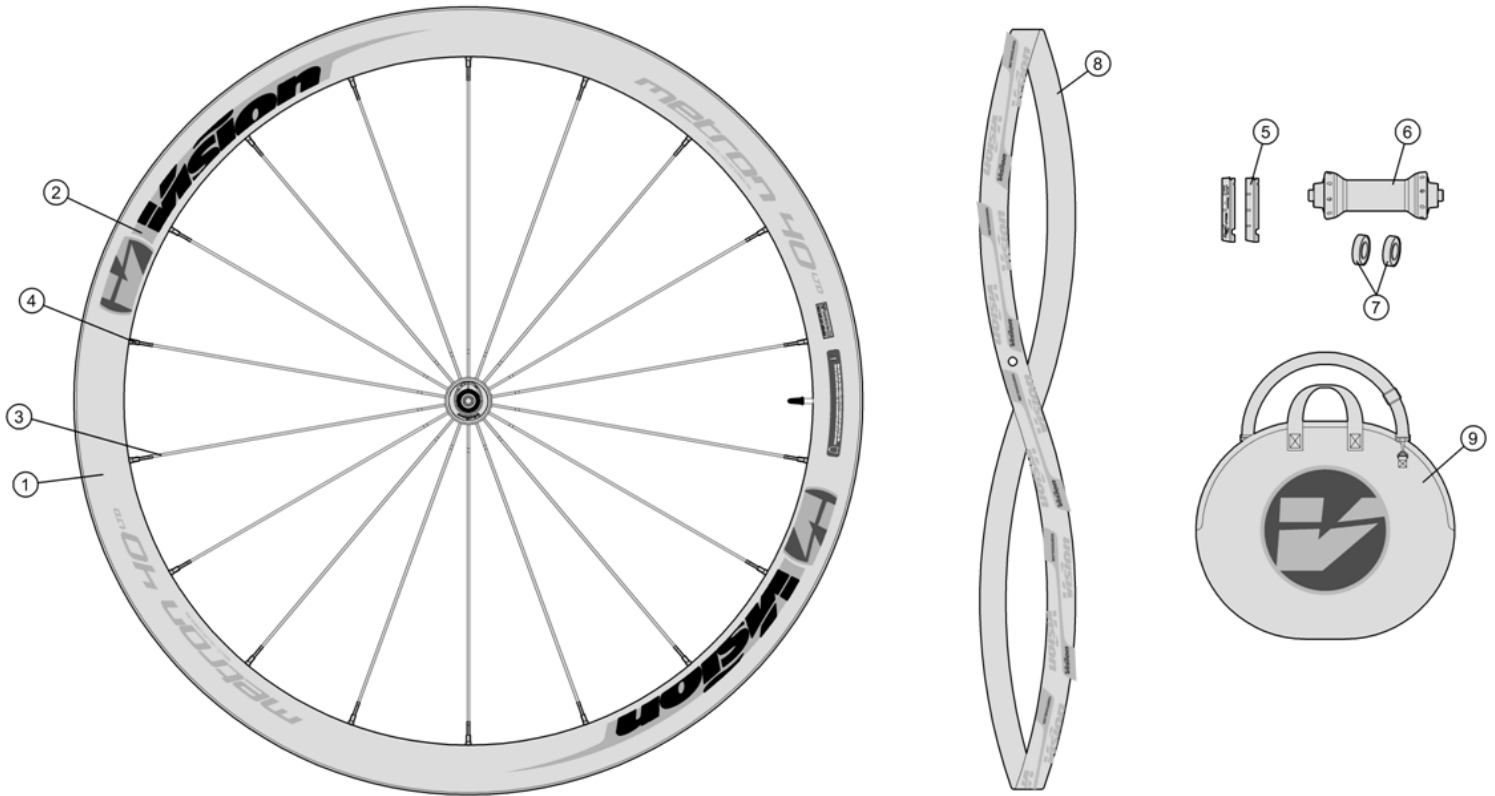

Full carbon 40mm section rim; Non-P.R.A. hubs for Direct pull spokes
710-0037083030 WH116{WH-VT-842CH} Front Wheel Clincher

Item No.	FSA Code No.	Description	Notes
1	725-5041CHXOE	RM094A Front Rim Clincher -18H (Rim Sticker Kit not included)	
2	75200288000000	ZJWH0372 Rim Sticker Kit -Clincher VISION+METRON 40 LTD Gray	
3	748-0004016520	SK039W Spoke Kit 272mm X5pcs (For Left and Right side)	Direct pull (Inox Flat)
4	75200172000110	ML354 15mm Hexa Brass Black Nipple Kit X5pcs	Alpina ABS nipple
5	40500003000110	E0499B Brake Pad Kit Black Prince- For Carbon Rims	Shimano brake block holders
6	75200289005010	U1086 Front Hub Assembly, black	
7	75200294000000	MR201 Steel Bearings	
8	752-1006OE	MS289 Vision Carbon Clincher Rim Tape	

★Optional Parts

Item No.	FSA Code No.	Description	Notes
9	752-9003OE	E0169 Vision Wheel Bag	

Item No.	FSA Code No.	Description	Notes
1	725-5042CHXOE	RM094B Rear Rim Clincher – 21H (Rim Sticker Kit not included)	
2	75200288000000	ZJWH0372 Rim Sticker Kit -Clincher VISION+METRON 40 LTD Gray	
3	748-0004016520	SK039W Spoke Kit 272mm x 5pcs (For rear non-drive side)	Direct pull (Inox Flat)
	748-0004005520	SK039P Spoke Kit 274mm x 5pcs (For rear drive side)	Direct pull (Inox Flat)
4	75200172000110	ML354 15mm Hexa Brass Black Nipple Kit	Alpina ABS hex head nipple
5	40500003000110	E0499B Brake Pad Kit Black Prince – For Carbon Rims	Shimano brake block holders
6	75200290006010	U2086 Rear Hub Assembly –Shimano compatible black	
7	752-1006OE	MS289 Vision Carbon Clincher Rim Tape	
8	75200295000000	MR202 Steel Bearings Non-drive side	
9	75200296000000	MR203 Steel Bearings Drive side	
10	75200293000000	EL269 Freehub assembly	
11	752-6201OE	W1089 Vision Wheelset Spoke Protector	

★Optional Parts

Item No.	FSA Code No.	Description	Notes
12	752-9003OE	E0169 Vision Wheel Bag	
13	752-2042OE	MW32 10 Speed Cassette Spacer	Shimano N10/11